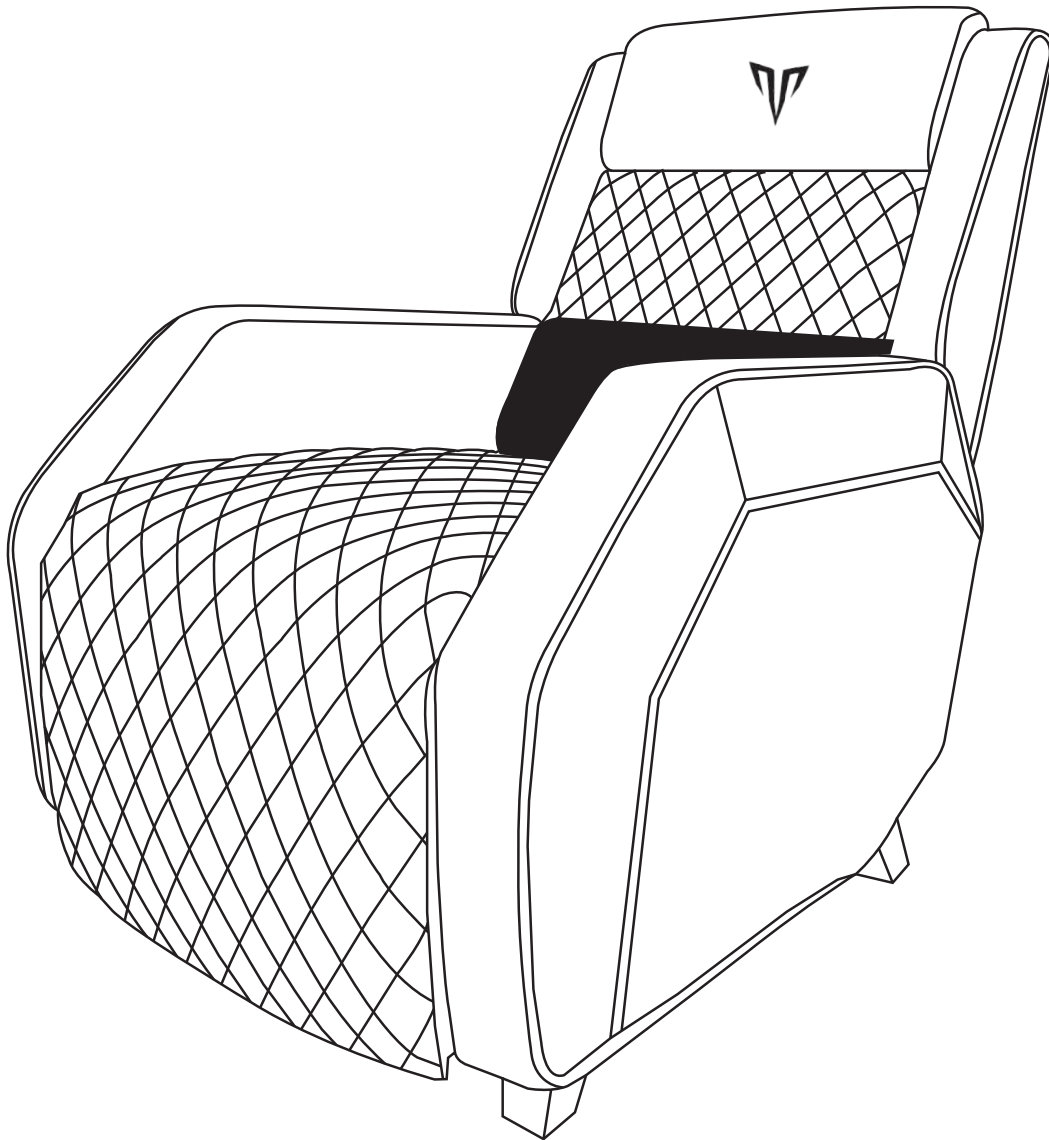

ASSEMBLY INSTRUCTIONS

.03

STEP 3:

STEP 4:

Congratulations! You've assembled your REBEL WRAITH Gaming Sofa.

WARRANTY AGREEMENT

- Warranty : 1 Year
- If the product has defects in material or manufacture, REBEL will provide product repair and replacement service within the warranty period.
- Our warranty service is based on the date of the invoice or warranty card.